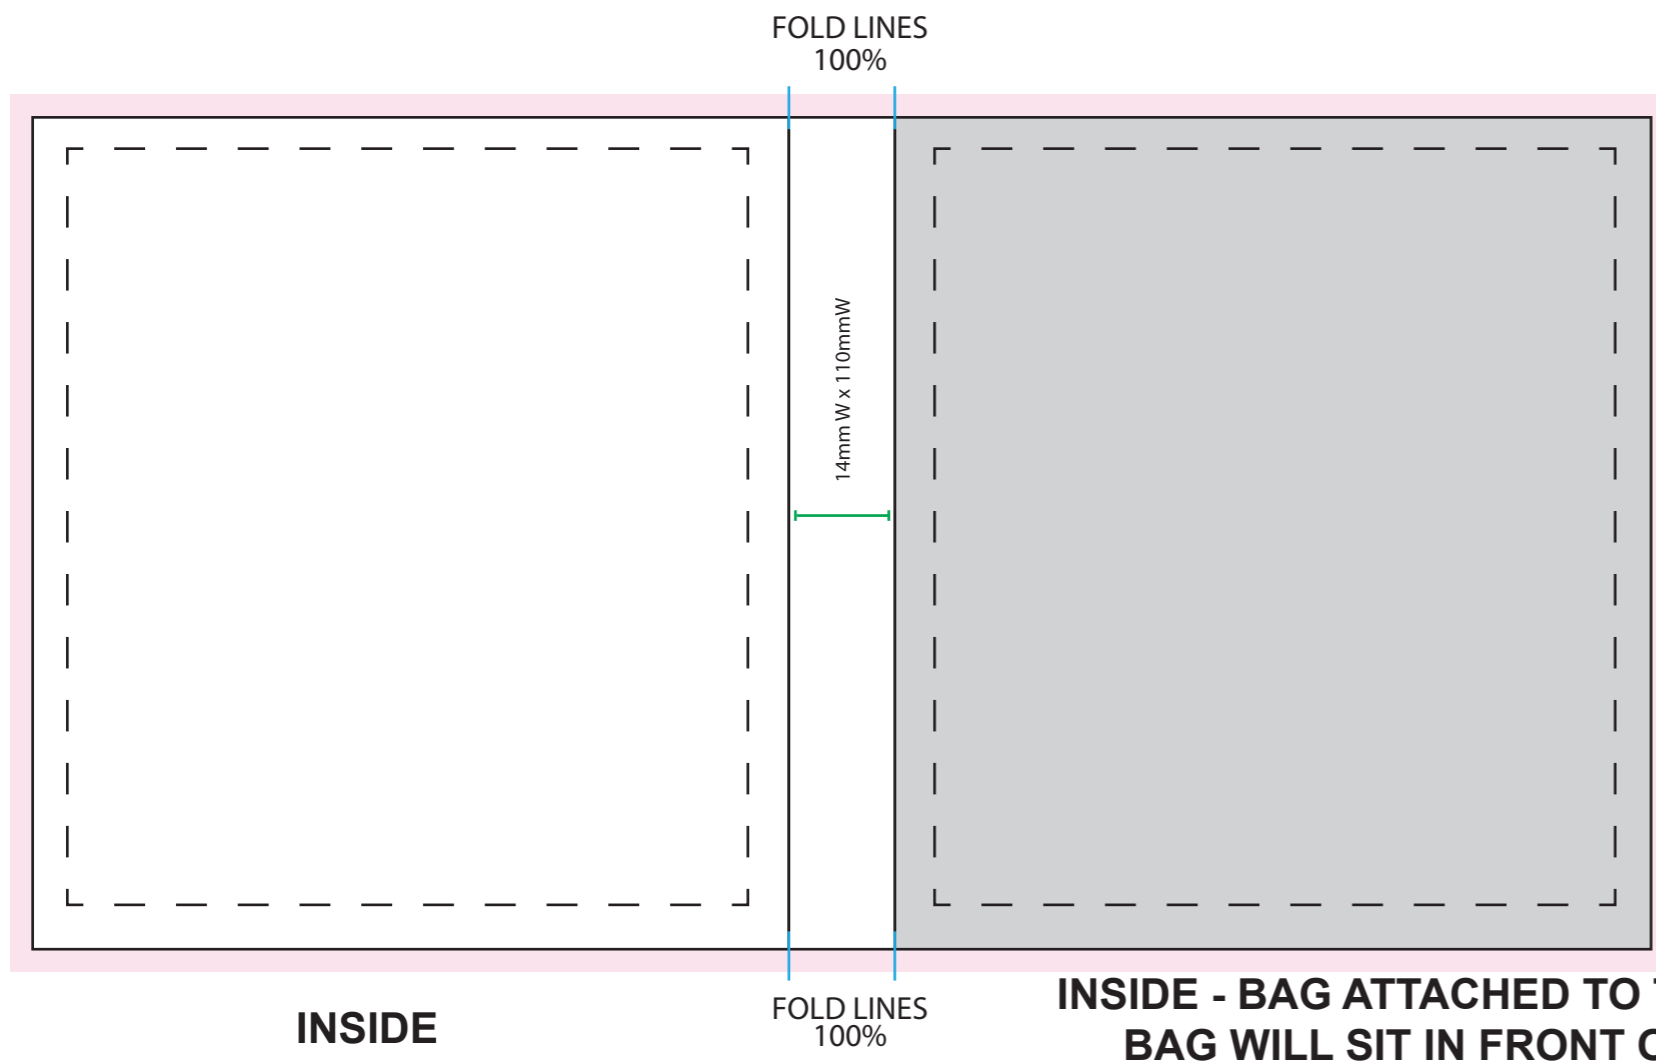

All colours used in this document are indicative only and they may vary across a variety of printing techniques and confectionery

Product Code : CC083I50

Description : Gift Card with 50g Smarties in cello bag
 Order# :
 Company Name :
 Contact :
 Card Size : 214mmW x 110mmW (x4 Panels of 100mm W x 110mmH)
 Print Colour : Digital Print
 (Exact PMS colours is NOT guaranteed but best effort is made)
 Quantity :
 Delivery Date :

Card Size: 214mmW x 110mmH
 Safe Print Area: 204mmW x 100mmH
 Bleed: Approx 3mm
 4 Panels of 100mmW x 110mmH

When artwork is printed, there can be movement of up to 3mm

Image Impression Only
NOT TO SCALE