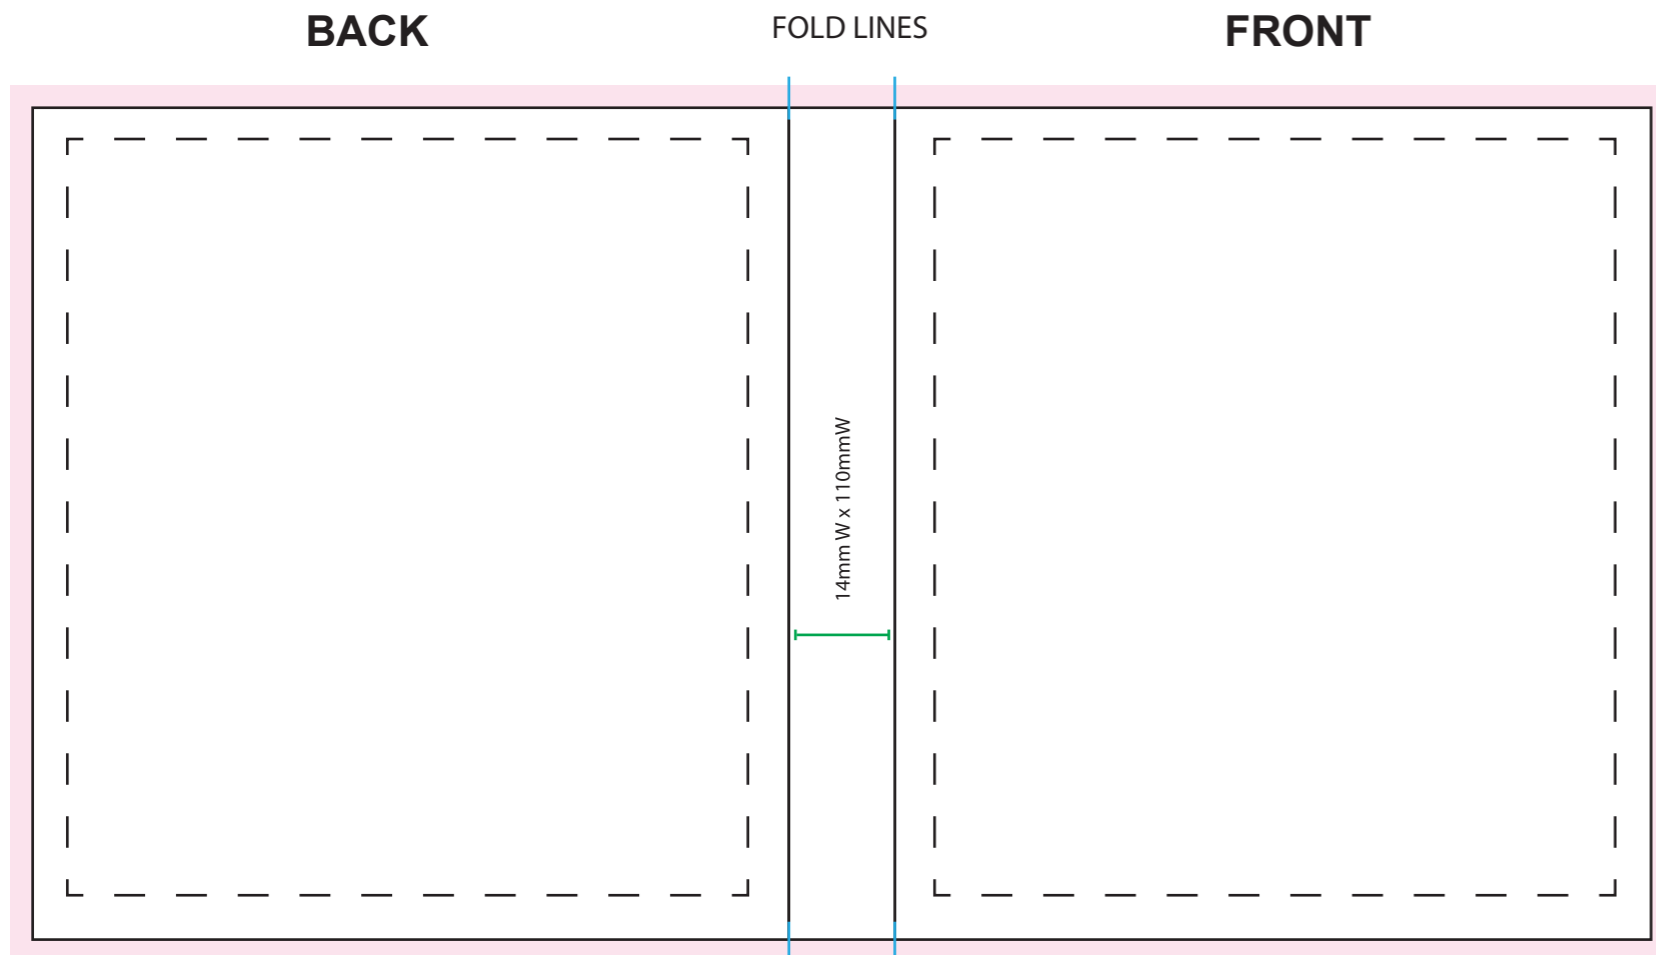

All colours used in this document are indicative only and they may vary across a variety of printing techniques and confectionery

Product Code : CC083I50

Description : Gift Card with 50g Smarties in cello bag
 Order# :
 Company Name :
 Contact :
 Card Size : 214mmW x 110mmW (x4 Panels of 100mm W x 110mmH)
 Print Colour : Digital Print
 (Exact PMS colours is NOT guaranteed but best effort is made)
 Quantity :
 Delivery Date :

Card Size: 214mmW x 110mmH
 Safe Print Area: 204mmW x 100mmH
 Bleed: Approx 3mm
 4 Panels of 100mmW x 110mmH

When artwork is printed, there can be movement of up to 3mm

Image Impression Only
NOT TO SCALE